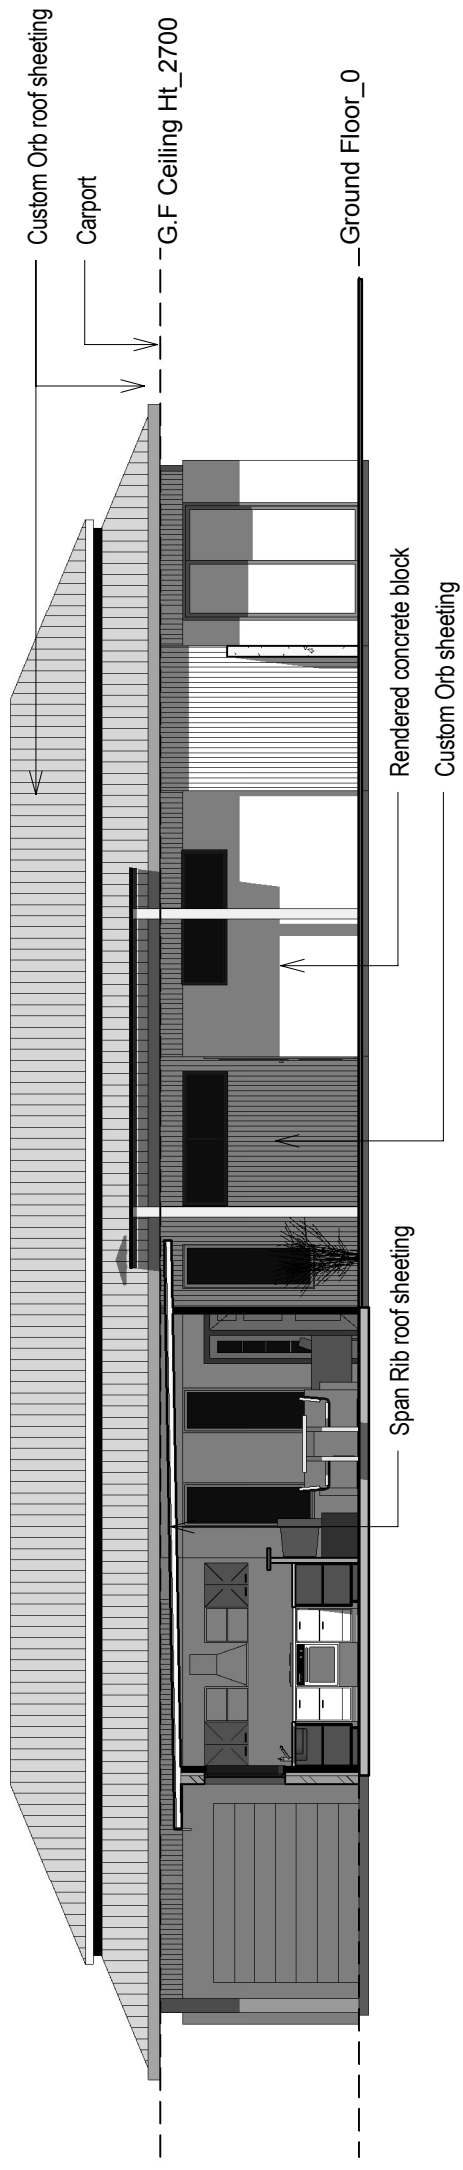

1 South West Elevation

1 : 100

2 South East Elevation

1 : 100

PROJECT
CABOOLTURE
SUSTAINABLE HOME

DRAWING
ELEVATIONS

Architecture
Interior Design
Landscape Design
Brisbane Office
(61) 07 3831 2116
Gold Coast Office
(61) 07 5574 2266
[E] tvspartnership.com.au
[W] www.tvspartnership.com.au

DRAWN BY ARCHITECT/DESIGNER
SR MT/SW
SCALE DRAWING No.
1 : 100 4808.3S.04.04
DATE SUFFIX
13.07.06 A00