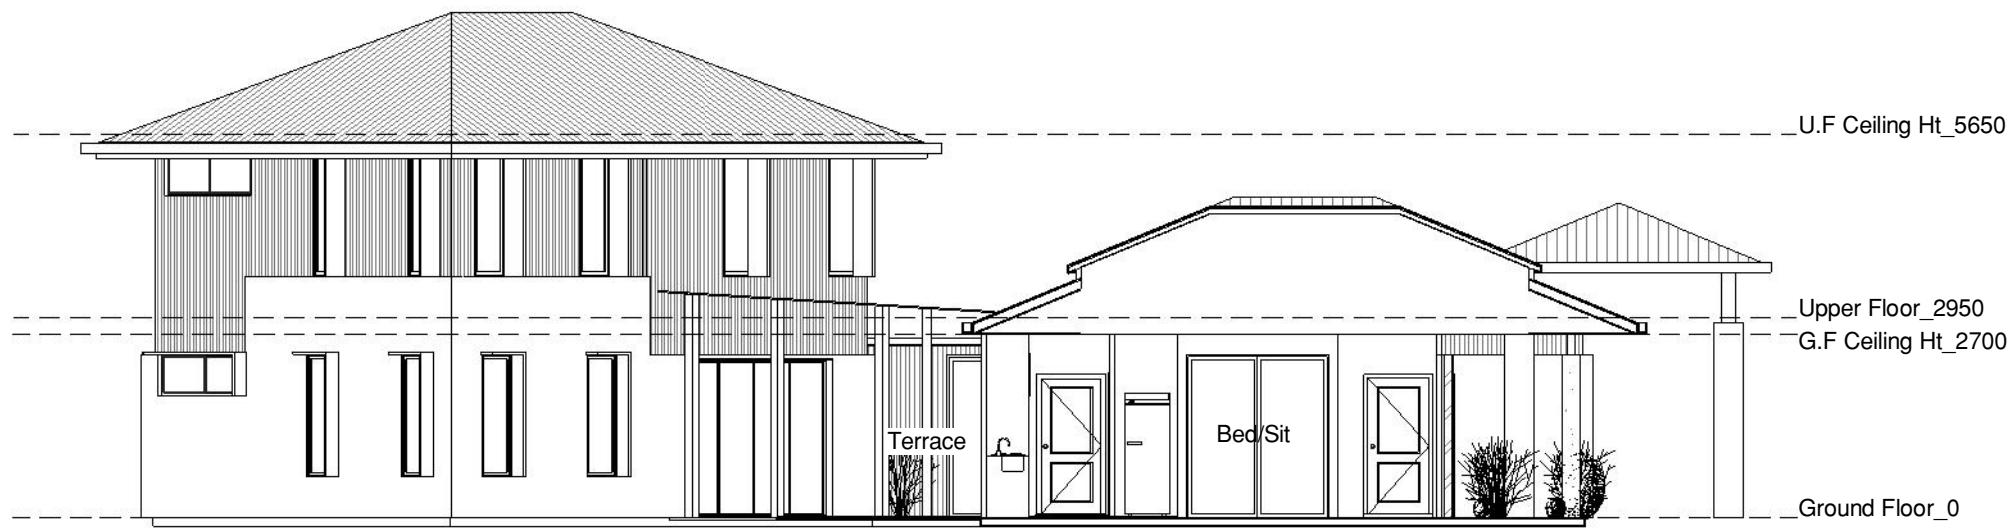

1 Section 1
1 : 100

2 Section 2
1 : 100

PROJECT
CABOOLTURE
SUSTAINABLE HOME

DRAWING
SECTIONS

THE
TVS
PARTNERSHIP

Architecture
Interior Design
Landscape Design
Brisbane Office
☎ (61) 07 3831 2116
Gold Coast Office
☎ (61) 07 5574 2266
✉ tvs@tvspartnerhip.com.au
🌐 www.tvspartnerhip.com.au

DRAWN BY ARCHITECT/DESIGNER
IT MT/SW
SCALE DRAWING No.
1 : 100 4808.3S.04.05
DATE SUFFIX
13.07.06 A00