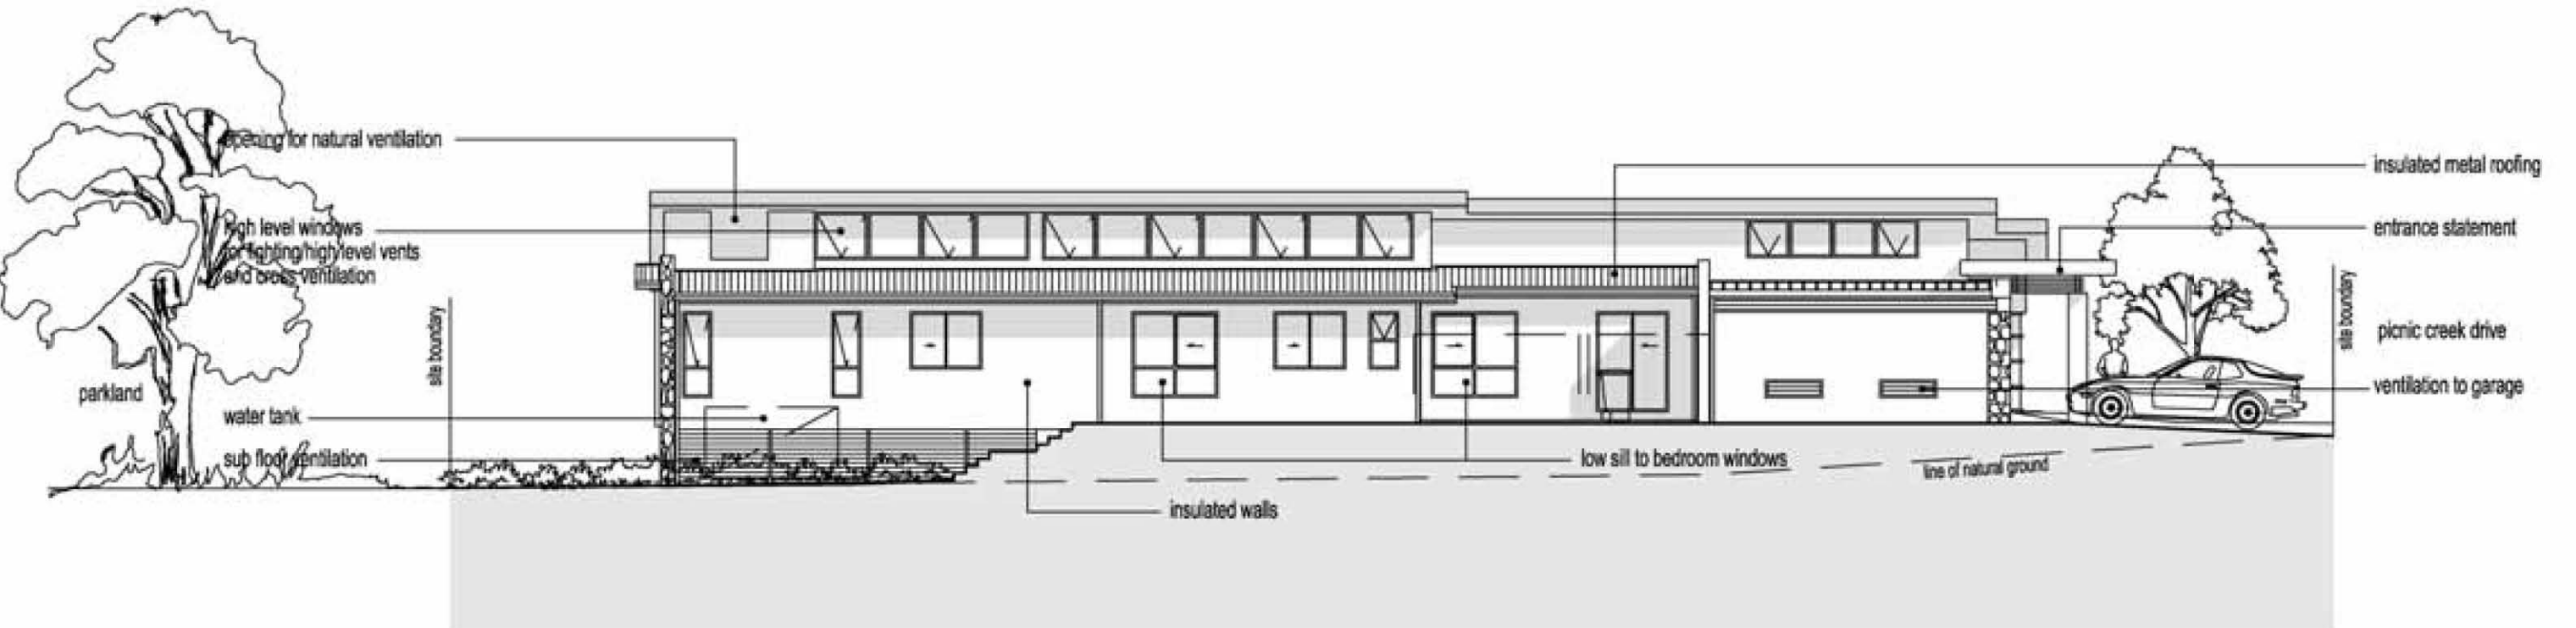

east elevation

side elevation

INNOVATION HOUSE 2 AT GENESIS
COOMERA, HERITAGE PACIFIC

1300 36 60 90
www.mps.net.au
SEPTEMBER 2005
MPS 1885